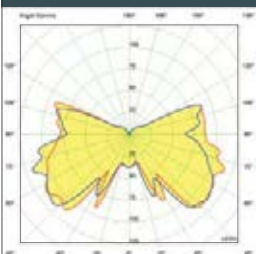

SAVE 90%

LED LAMPS

Technical details on page 552.

PHOTOMETRIC DATA SAMPLE

GOLIA lantern clear with Fumagalli Filament Led Lamp 8W.

POST height 2mt
6x6mt area: average 6 lux

The photometric data for all the versions are available upon request or on our website.