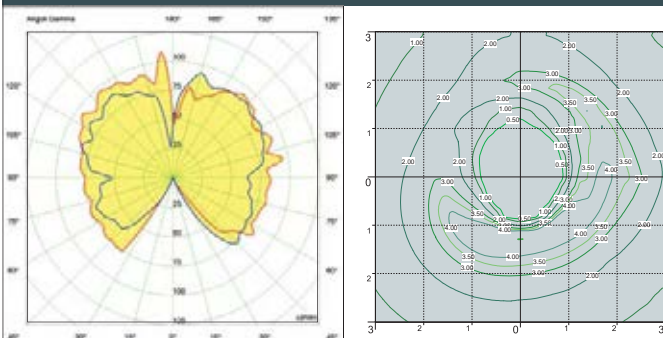

6W
8W
12W = 60W
75W
100W incandescent

SAVE 90%

PHOTOMETRIC DATA SAMPLE

GLOBE 300 CLASSIC clear with Fumagalli Filament Led Lamp 8W.

POST height 2mt
6x6mt area: average 3,5 lux

The photometric data for all the versions are available upon request or on our website.