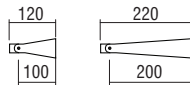

SLIM 3 - LED ACCESSORIES

- Aluminium brackets.

Code	Description Drivers for Standard Version	Kg
800032	DRIVER CC 700mA 30W IP20	0,250
800013	DRIVER CC 1050mA 45W IP20	0,250
800041	DRIVER CC 350-1050 mA max. 50W IP20	0,300
800042	DRIVER CC 350-1050 mA max. 50W IP20 DALI/1-10VDC	0,300
800029	DRIVER CC 700 mA max. 36W IP67	0,300
800045	DRIVER CC 700 mA max. 65W IP67 (for 2 lum.)	0,600

Code	Description Drivers and Accessories for RGB Version	Kg
800062	DRIVER CV 24V DC max. 90W IP64	0,600
800071	DRIVER CV 24V DC max.30W IP20	0,300
800058	DRIVER CV 24V DC max.150W IP20	0,500
800059	DRIVER CV 24V DC max.350W IP20	0,700
800083	CONTROL UNIT RGB 12/24VDC 216-432W+REMOTE CONTROL	0,300

Code	Description Accessories for All Version	Kg
801101	Set aluminium brackets 10cm	0,300
801102	Set aluminium brackets 20cm	0,400
801105	CONNECTOR 4-POLE IP68	0,050

Led Colour:

1 Cool 2 Warm 3 Neutral

Beams Codes:

1 spot 2 medium 3 wide 4 WW

Colour Codes:

0 Colours 4 Anodized

DRIVER CURRENT	LUMINAIRE WATTAGE 0,53m (6 Led)	LUMINAIRE WATTAGE 1,03m (12 Led)
350 mA	6W	14W
500 mA	13W	22W
700 mA	16W	29W
1050 mA	21W	39W