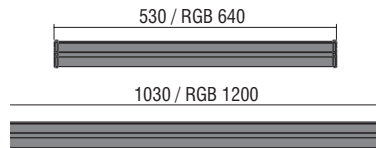

Technical Features

- Aluminium body.
- Beam distribution lens.
- Safety glass cover.
- Die cast aluminium and caps.
- Silicone sealant.
- Pure light without IR/UV radiation.
- Operation life: 50,000 hours with efficiency > 80% of the initial luminous flux (L80B10).
- Supplied with 3x1mm NEOPRENE 1,5m cable, or 4x0,75mm NEOPRENE for RGB version.

Upon request:

Available with highest colour rendering index (CRI)

SPOT

MEDIUM

WIDE

WW

SLIM 3 LED

SLIM 3 - LED

- Beams: Spot, Medium, Wide, WW.
- Aluminium body.
- Glass cover.
- CRI: min. 80 / SDCM: 3
- Luminous Efficacy:
39W: 6000 K: 135 Lm/Watt
39W: 4000 K: 131 Lm/Watt
39W: 3000 K: 123 Lm/Watt

Code	Description	Kg
812111	SLIM 3 LED 0,53m 21W (6-21W) Adjustable (1 driver required)	1,400
812221	SLIM 3 LED 1,03m 39W (14-39W) Adjustable (1 driver required)	1,900