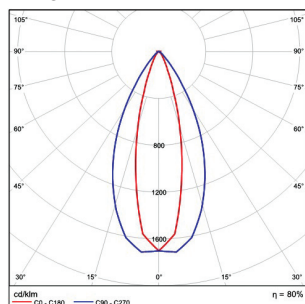

Technical Features

- Aluminium body.
- Beam distribution lens.
- Safety glass cover.
- Die cast aluminium and caps.
- Silicone sealant.
- Pure light without IR/UV radiation.
- Operation life: 50,000 hours with efficiency > 80% of the initial luminous flux (L80B10).
- Supplied with 3x1mm NEOPRENE 1,5m cable, or 4x0,75mm NEOPRENE for RGB version.

Upon request:

Available with highest colour rendering index (CRI)

SPOT

MEDIUM

WIDE

WW

SLIM 3 LED

SLIM 3 - LED

- Beams: Spot, Medium, Wide, WW.
- Aluminium body.
- Glass cover.
- CRI: min. 80 / SDCM: 3
- Luminous Efficacy:
39W: 6000 K: 135 Lm/Watt
39W: 4000 K: 131 Lm/Watt
39W: 3000 K: 123 Lm/Watt

Code	Description	Kg
812111	SLIM 3 LED 0,53m 21W (6-21W) Adjustable (1 driver required)	1,400
812221	SLIM 3 LED 1,03m 39W (14-39W) Adjustable (1 driver required)	1,900