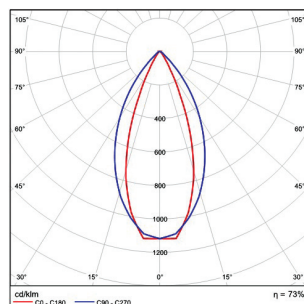

Upon request:

Available with highest colour rendering index (CRI)

SPOT

MEDIUM

WIDE

WW

SLIM 3 LED

SLIM 3 - LED

- Beams: Spot, Medium, Wide, WW.
- Aluminium body.
- Glass cover.
- CRI: min. 80 / SDCM: 3
- Luminous Efficacy:
39W: 6000 K: 135 Lm/Watt
39W: 4000 K: 131 Lm/Watt
39W: 3000 K: 123 Lm/Watt

Code	Description	Kg
812111	SLIM 3 LED 0,53m 21W (6-21W) Adjustable (1 driver required)	1,400
812221	SLIM 3 LED 1,03m 39W (14-39W) Adjustable (1 driver required)	1,900