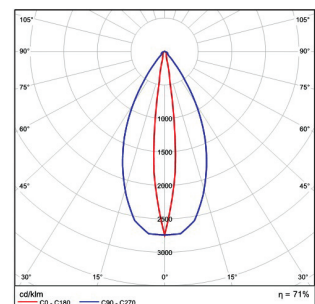

Upon request:

Available with highest colour rendering index (CRI)

SPOT

MEDIUM

WIDE

WW

SLIM 3 LED

SLIM 3 - LED

- Beams: Spot, Medium, Wide, WW.
- Aluminium body.
- Glass cover.
- CRI: min. 80 / SDCM: 3
- Luminous Efficacy:
39W: 6000 K: 135 Lm/Watt
39W: 4000 K: 131 Lm/Watt
39W: 3000 K: 123 Lm/Watt

Code	Description	Kg
812111	SLIM 3 LED 0,53m 21W (6-21W) Adjustable (1 driver required)	1,400
812221	SLIM 3 LED 1,03m 39W (14-39W) Adjustable (1 driver required)	1,900