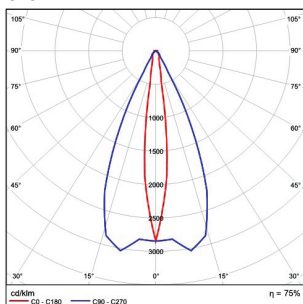

Upon request:

Available with highest colour rendering index (CRI)

SPOT