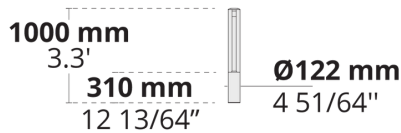

POLSO S

LB6051.006-EN

CE IK05 IP65 

QUICK-SHIP

[SYM-3L]

Symmetric, 360°,
Special effect: 3
lines - 360x20°

Variants

Light distribution	[SYM-3L] 360x20°
Nominal LED lumens flux	435 - 455 lm
Nominal LED power	7.5 W
Rated luminaire lumens flux	195 - 208 lm
Rated luminaire power	7.5 W
Colour temperature	3000 K CRI 90, 4000 K CRI 90
BUG rating	B0-U1-G0

Options

Control	On/Off
Input voltage	220-240V 50/60Hz, 120-277V 50/60Hz
Insulation class	Class I
Product colours	

Extras

Finishing options	Marine grade coating
--------------------------	----------------------

Technical information

Housing	Corrosion resistant, marine grade aluminum housing
Finishing	Chromate conversion pretreatment followed by electrostatic powder coating
Fasteners	Stainless steel (grade 304)
Gasket	Liquid silicone
Glass / Diffusor	Tempered safety glass
Impact protection	IK05
Ingress protection	IP65
Wind catching area (EPA)	N/A
Weight	3.6 kg
Driver	Internal LED driver
Power factor	> 0.80
Through wiring Cable	Single cable entry 0.5 m of flexible cable